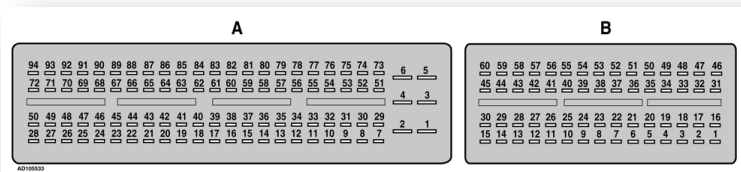

Plug connector/Fuel control unit Hyundai i30

Wiring diagrams

- Citroën C4 Picasso/Grand Picasso
- Citroën C5 series 1
- Citroën Jumpy/Dispatch series 3
- Dacia Logan (LSO)
- Dacia Logan MCV (KSO)
- Fiat Ducato (250/251)
- Fiat Scudo (270/272)
- Ford Fiesta ('02)
- Ford Fiesta ('08)
- Ford Galaxy ('06)
- Ford Galaxy ('10)
- Ford Focus ('04)
- Ford Ka ('09)
- Ford Mondeo ('11)
- Ford Mondeo ('07)
- Ford Kuga ('08)
- Hyundai H1 II
- Hyundai Amica
- Hyundai Atos Prime
- Hyundai Atoz/Atos
- Nissan Primastar (X83)
- Opel Astra H
- Opel Corsa D
- Opel Zafira B
- Peugeot Expert series III
- Peugeot Partner/RanchSeriesII (Tepee)
- Renault Scenic / Grand Scenic II
- Renault Trafic II
- Renault Scenic I
- Renault Mascott
- Renault Mascott dci
- Renault Mascott dxi
- Seat Mii
- Toyota Aygo
- Toyota Yaris I
- Vauxhall Astra H
- Vauxhall Corsa D
- Vauxhall Zafira B
- Volkswagen Golf VI
- Volvo C70 (N)

Component locations

- BMW 2-series (F22/23/45/46)
- Chevrolet Malibu
- Chevrolet Trax
- Chrysler Ypsilon
- Citroën Jumpy/Dispatch Serie 1
- Citroën C-Zero
- Citroën C3 Picasso
- Citroën C4 Picasso/Grand Picasso 2 (B)
- Citroën DS4
- Citroën C5 Serie 2
- Dacia Dokker
- Dodge Avenger
- Dodge Caliber
- Dodge Journey
- Dodge Nitro
- Fiat 500L
- Fiat Freemont
- Ford Ecosport ('13)
- Ford Mondeo ('15)